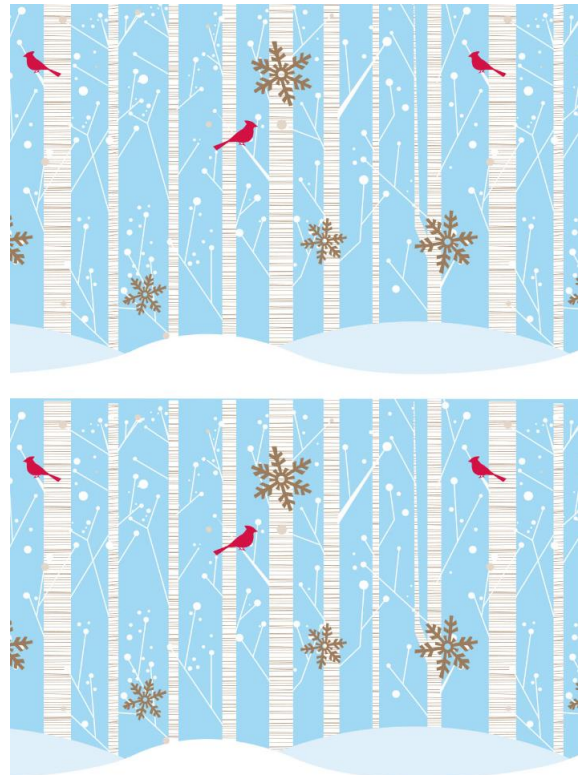

Holiday Gift Bag Set
36 Cases Total
48 – 5-piece sets per Case