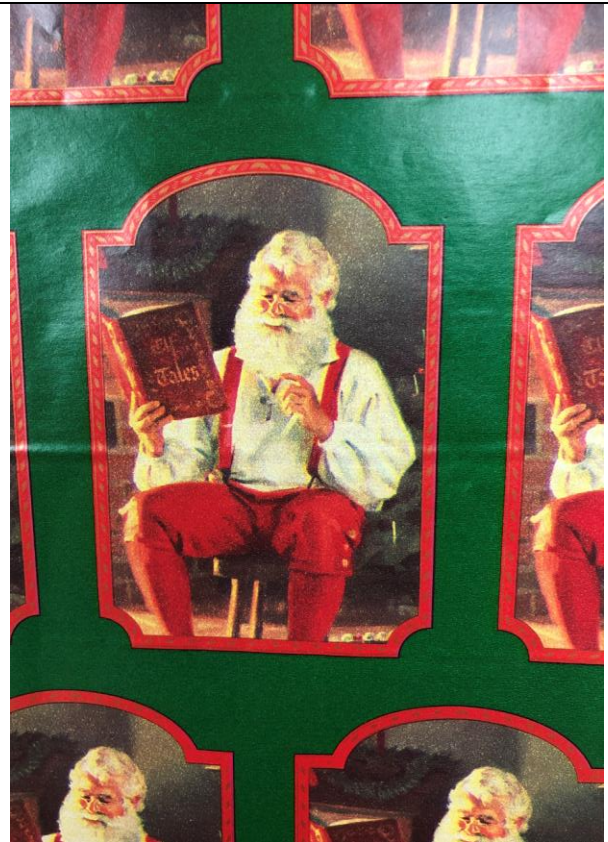

Holiday Hats – 75 **Full** Reams
W0013-124-2

Santa – 45 Full Reams (30")
W0006-130-2