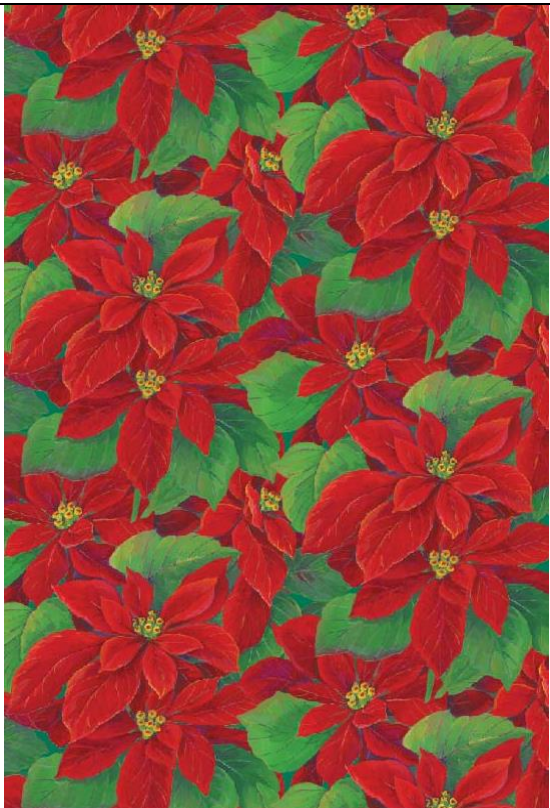

HIGHPOINT HOLIDAY PATTERNS
AVAILABLE CLEARANCE INVENTORY AS OF 4-6-2022

Cool Reindeer – 10 half reams (**17" x 417ft rolls only**)
HXP11706-217-2

ROLL SIZES CHART:

CUTTER ROLLS: 85ft long

HALF REAMS: 417ft long

FULL REAMS: 833ft long

*Note: standard roll width is 24"
Exceptions are noted if different.*

Poinsettia Garden – 16 Half Reams (**30"**)
HXP11822-230-2

Majestik – 5 Half Reams
HXP13061-224-2

Bauble Shimmer – 7 Half Reams (30")
HXP14741-230-2

Red and White Stripe (1") – 11 Full Reams
HXP16961-124-2

Winter Branches – 5 Cutter Rolls (24"x 85ft)
HXP6012-C24

Christmas Plaid (Red) – 6 Cutter Boxes
HXP6250-C24

Happy Hanukkah – 16 Half Reams
HXP91326-224-2